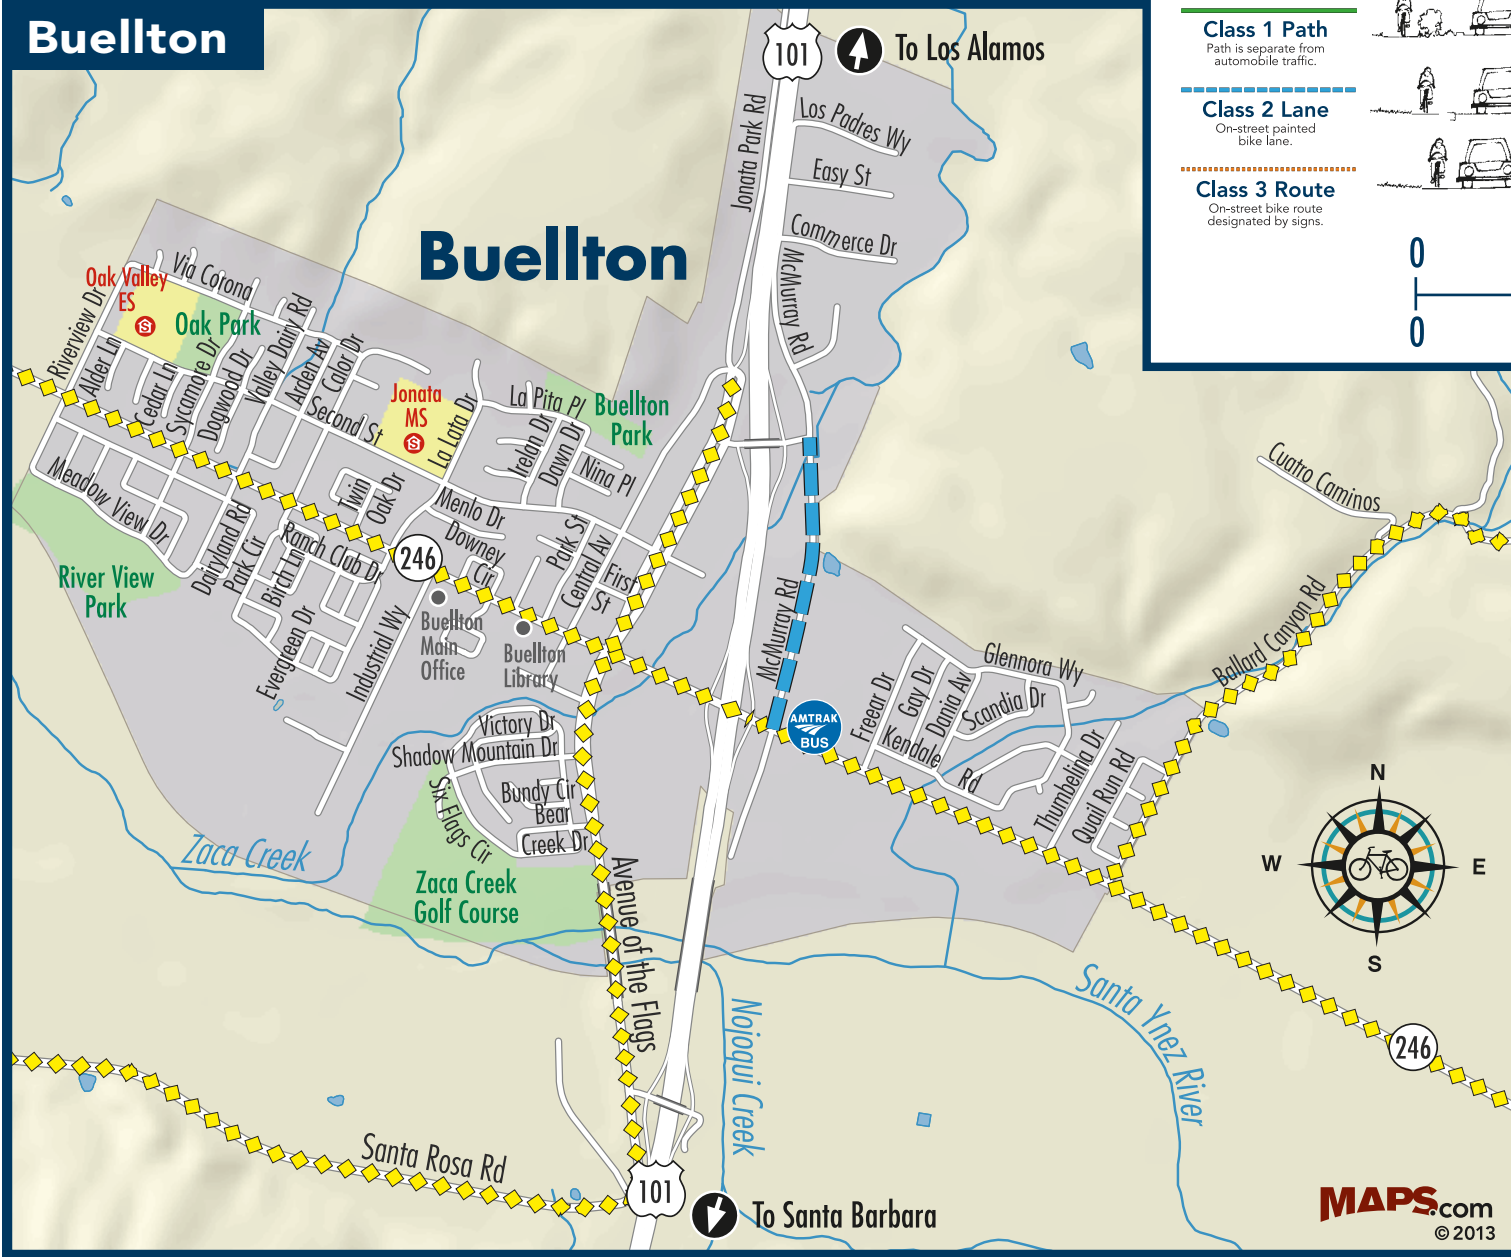

Buellton

Legend

Class 1 Path

Path is separate from automobile traffic.

Class 2 Lane

On-street painted bike lane.

Class 3 Route

On-street bike route designated by signs.

Alternate Route

Other available or alternate route.

Restricted Route

Bicycles not allowed.

Amtrak Station