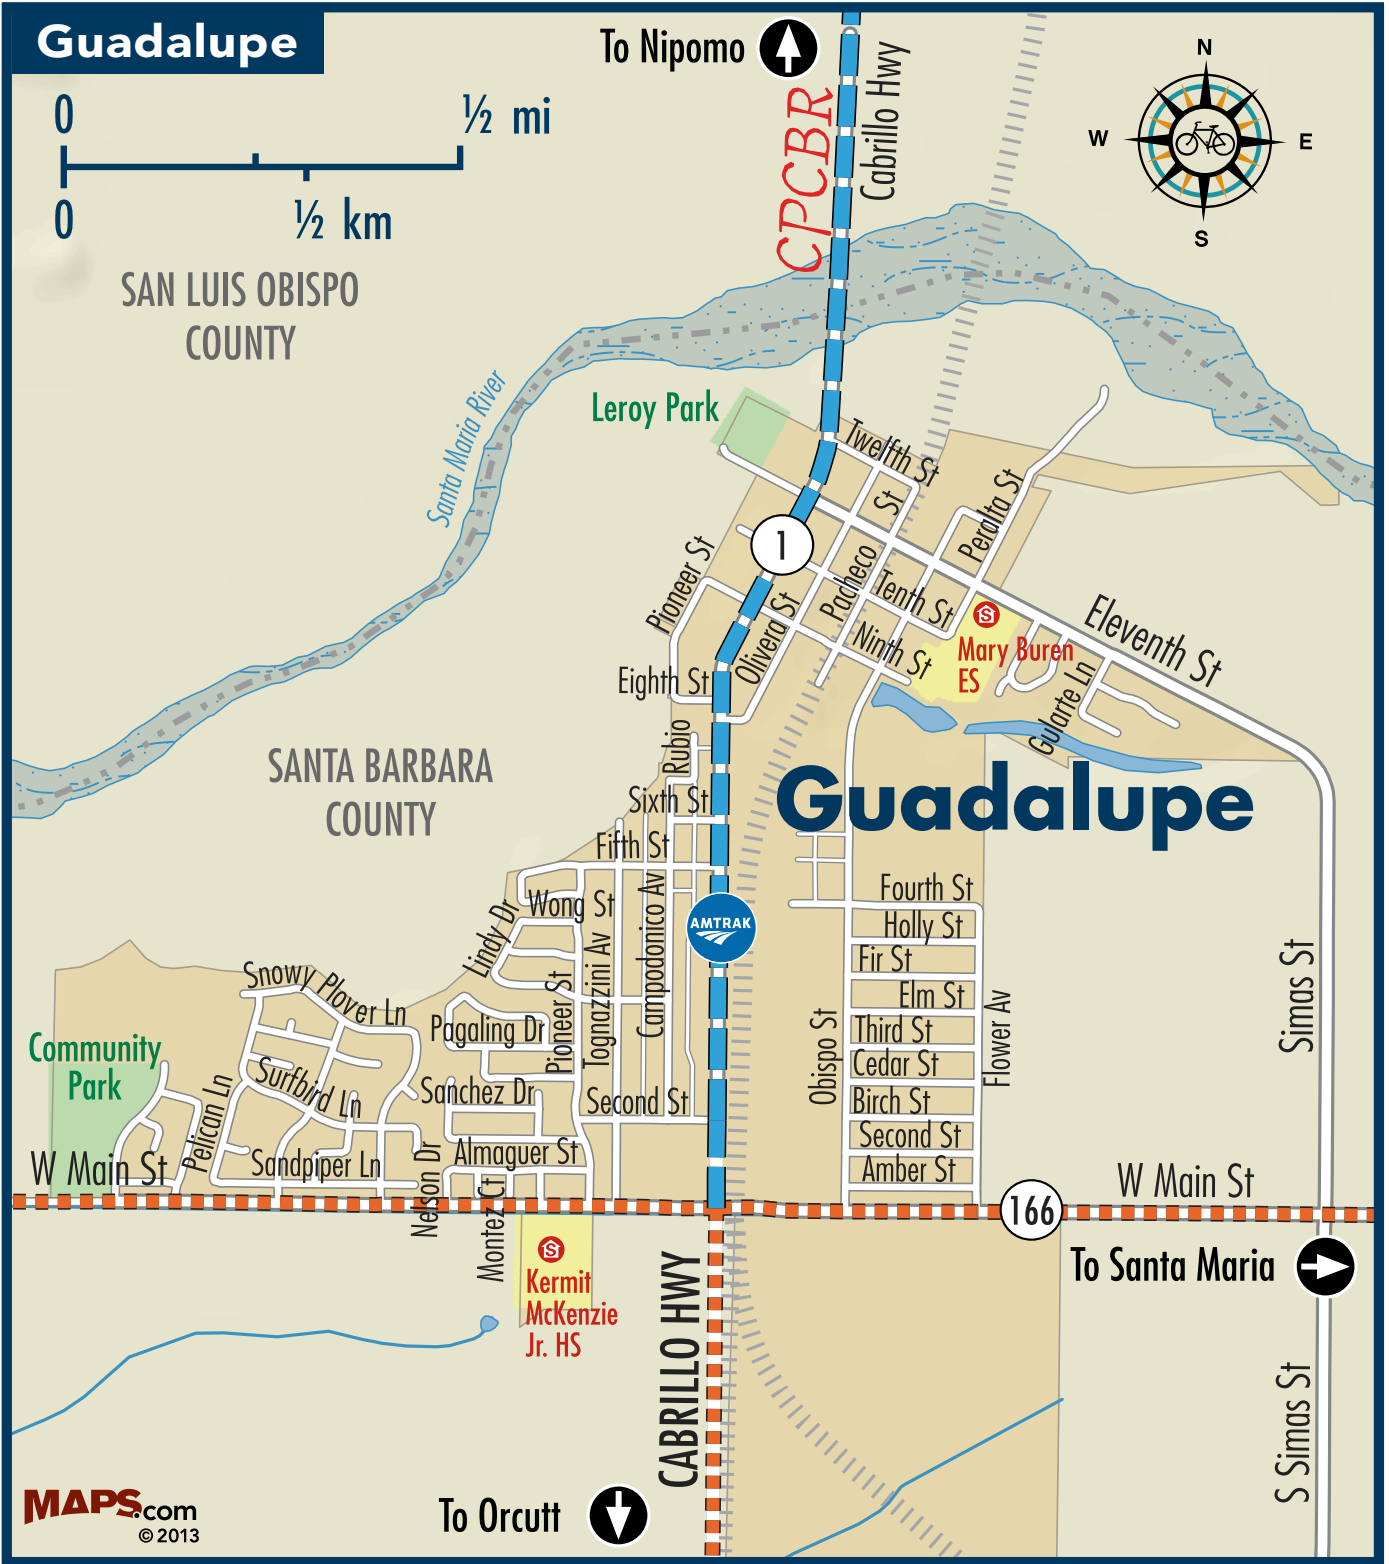

Guadalupe

MAPS.com
© 2013

Legend

- Class 1 Path**
Path is separate from automobile traffic.
- Class 2 Lane**
On-street painted bike lane.
- Class 3 Route**
On-street bike route designated by signs.
- Alternate Route**
Other available or alternate route.
- Restricted Route**
Bicycles not allowed.
- Amtrak Station**