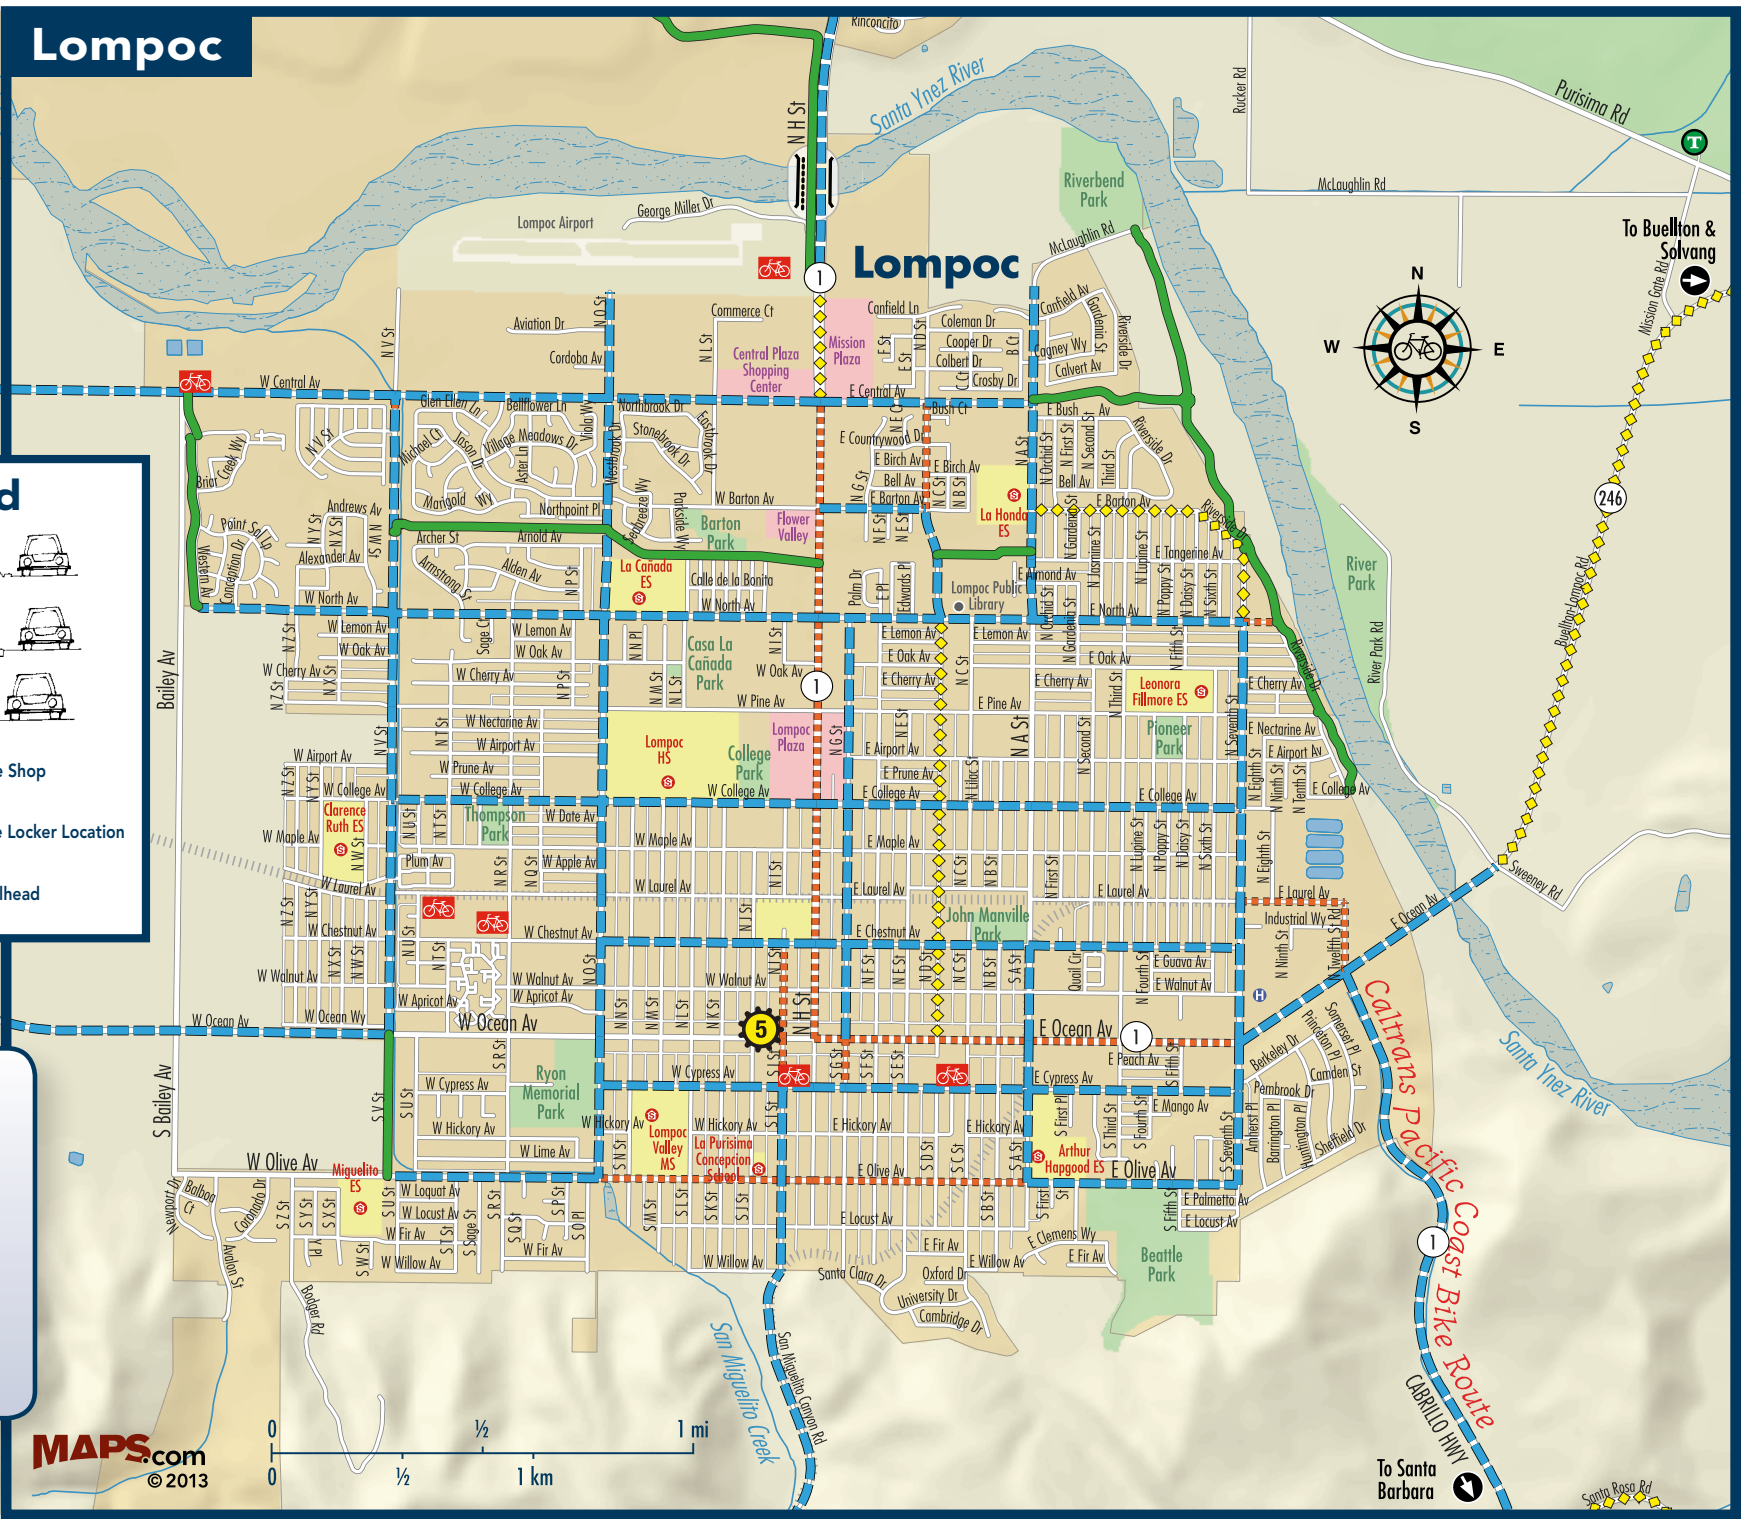

# Lompoc

## Legend

- Class 1 Path**  
Path is separate from automobile traffic.
- Class 2 Lane**  
On-street painted bike lane.
- Class 3 Route**  
On-street bike route designated by signs.
- Bike Shop**
- Alternate Route**  
Other available or alternate route.
- Restricted Route**  
Bicycles not allowed.
- Bike Locker Location**
- Trailhead**

This portion of the map sponsored by:

MAPS.com © 2013

To Santa Barbara

To Buellton & Solvang

Caltrans Pacific Coast Bike Route