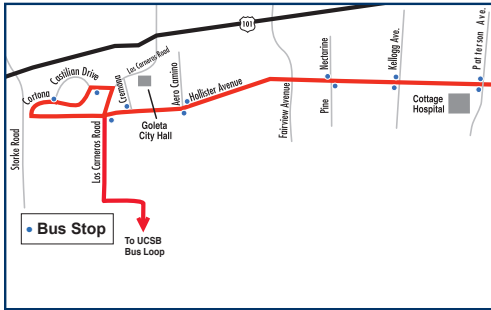

**STOPS IN GOLETA
PARADAS EN GOLETA**

Para asistencia e información en español por favor llame al (800) 438-1112