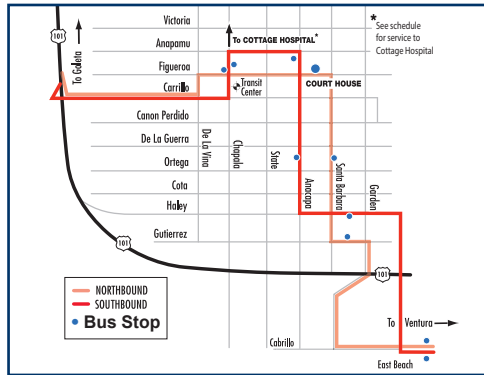

**STOPS IN DOWNTOWN SANTA BARBARA
PARADAS EN EL CENTRO DE SANTA BARBARA**

COASTAL EXPRESS • SATURDAY - SUNDAY / SABADO - DOMINGO

NORTHBOUND / DIRECCIÓN NORTE ☐ Trip operates on Saturday only.

VENTURA/OXNARD	Hill near Thille Government Center	Pacific View Mall Ventura Trans Center	Santa Clara @ Oak Downtown Ventura	West Peking @ Main Downtown Ventura	Carpinteria @ Eugenia Pl	SANTA BARBARA	East Beach Cabrillo @ Puerta Vallarta	Smart & Final Guierrez @ Garden	Santa Barbara St @ De La Guerra	County Courthouse Figueroa @ Santa Barbara St	Santa Barbara NW Figueroa near Chappala
	7:00 AM	7:03 AM			7:30 AM						
7:35 AM	7:46 AM	7:56 AM	7:59 AM	8:16 AM	8:31 AM	8:37 AM	8:39 AM	8:41 AM	8:43 AM		
9:05 AM	9:16 AM	9:26 AM	9:29 AM	9:46 AM	10:01 AM	10:07 AM	10:09 AM	10:11 AM	10:13 AM		
10:20 AM	10:31 AM	10:41 AM	10:44 AM	11:01 AM	11:16 AM	11:22 AM	11:24 AM	11:26 AM	11:28 AM		
11:50 AM	12:01 PM	12:11 PM	12:14 PM	12:31 PM	12:46 PM	12:52 PM	12:54 PM	12:56 PM	12:58 PM		
1:00 PM	1:11 PM	1:21 PM	1:24 PM	1:41 PM	1:56 PM	2:02 PM	2:04 PM	2:06 PM	2:08 PM		
2:20 PM	2:31 PM	2:41 PM	2:44 PM	3:01 PM	3:16 PM	3:22 PM	3:24 PM	3:26 PM	3:28 PM		
3:35 PM	3:46 PM	3:56 PM	3:59 PM	4:16 PM	4:31 PM	4:37 PM	4:39 PM	4:41 PM	4:43 PM		
5:10 PM	5:21 PM	5:31 PM	5:34 PM	5:51 PM	6:06 PM	6:12 PM	6:14 PM	6:16 PM	6:18 PM		

SOUTHBOUND / DIRECCIÓN SUR

SANTA BARBARA	Santa Barbara NE Chappala @ Figueroa	Santa Barbara Anapamu @ Anapamu	Santa Barbara Anapamu @ De La Guerra	Santa Barbara @ Haley Garden	East Beach Cabrillo @ Puerta Vallarta	Carpinteria Ave. @ Maple	VENTURA/OXNARD	West Peking @ Main Downtown Ventura	Santa Clara @ Oak	Pacific View Mall Ventura Trans Center	Hill near Thille Government Center			
	7:35 AM	7:38 AM	7:40 AM	7:42 AM	7:47 AM	8:02 AM					8:21 AM	8:24 AM	8:34 AM	8:46 AM
9:00 AM	9:03 AM	9:05 AM	9:08 AM	9:14 AM	9:29 AM	9:48 AM	9:51 AM	10:01 AM	10:13 AM					
10:20 AM	10:22 AM	10:24 AM	10:27 AM	10:33 AM	11:07 AM	11:10 AM	11:20 AM	11:32 AM						
11:40 AM	11:43 AM	11:45 AM	11:48 AM	11:54 AM	12:28 PM	12:31 PM	12:41 PM	12:53 PM						
1:05 PM	1:08 PM	1:10 PM	1:13 PM	1:19 PM	1:34 PM	1:53 PM	1:56 PM	2:06 PM	2:18 PM					
2:15 PM	2:18 PM	2:20 PM	2:23 PM	2:29 PM	2:44 PM	3:03 PM	3:06 PM	3:16 PM	3:28 PM					
3:35 PM	3:38 PM	3:40 PM	3:43 PM	3:50 PM	4:34 PM	4:37 PM	4:47 PM	4:59 PM						
5:00 PM	5:03 PM	5:05 PM	5:08 PM	5:15 PM	5:59 PM	6:02 PM	6:12 PM	6:24 PM						
6:30 PM	6:33 PM	6:35 PM	6:38 PM	6:44 PM	7:04 PM	7:23 PM	7:26 PM	7:36 PM	Drop off					

VCTC operates its program and services without regard to race, color, or national origin in accordance with Title VI of the Civil Rights Act of 1964, as amended. Any person who believes he or she has been aggrieved by any unlawful discriminatory practice under Title VI may file a complaint with VCTC. Contact VCTC at 1-800-438-1112 or visit www.GoVentura.org for VCTC's full Title VI policy and complaint procedure.